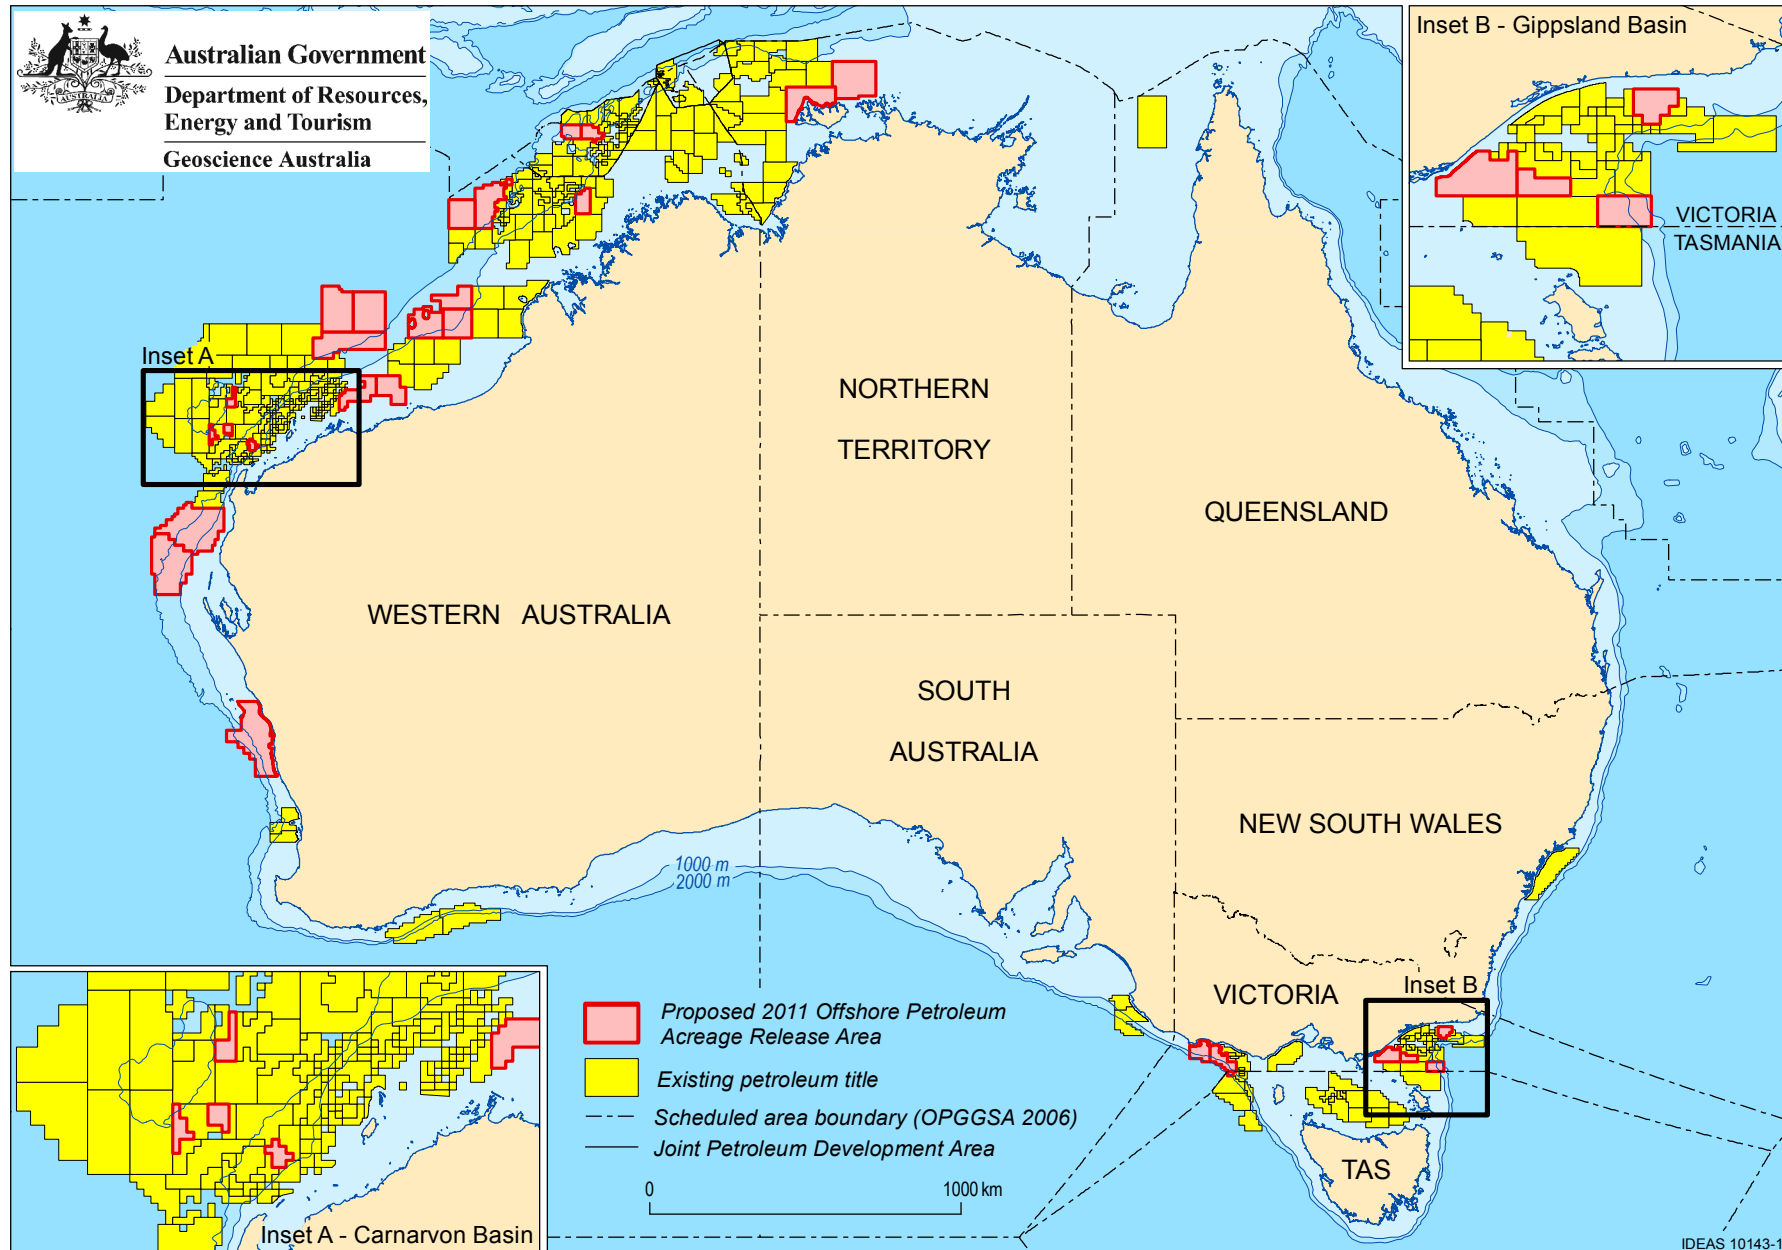

**Australian Government**  
**Department of Resources,**  
**Energy and Tourism**  
**Geoscience Australia**

**Inset A**

**Inset A - Carnarvon Basin**

**Inset B - Gippsland Basin**

VICTORIA  
TASMANIA

**Inset B**

TAS

-  *Proposed 2011 Offshore Petroleum Acreage Release Area*
  -  *Existing petroleum title*
  -  *Scheduled area boundary (OPGSA 2006)*
  -  *Joint Petroleum Development Area*
- 0 1000 km