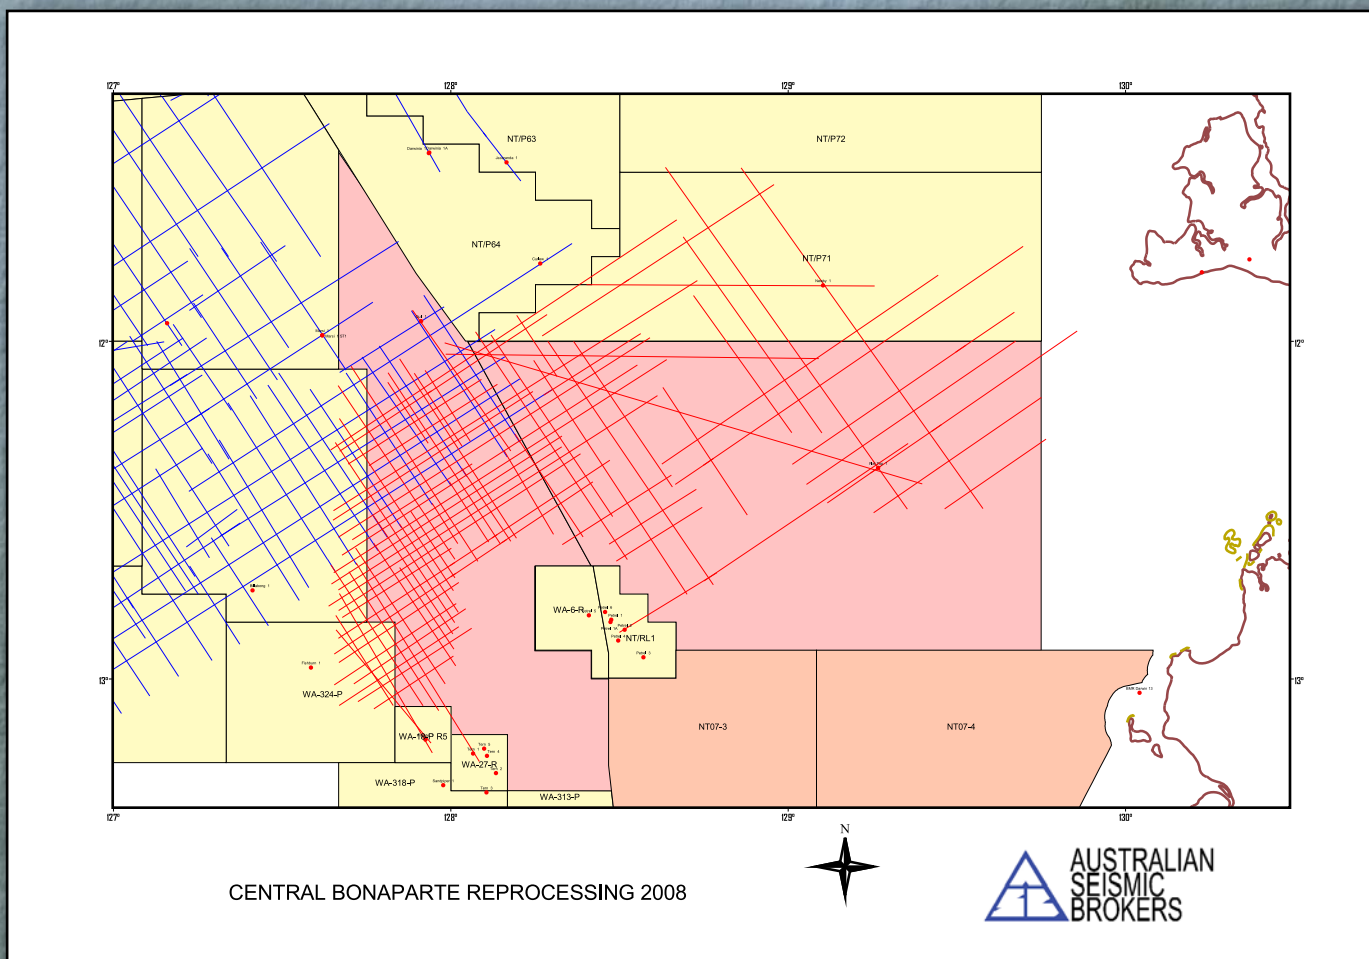

CENTRAL BONAPARTE 2008 BLOCKS

For complete coverage call ASB

- 5,635 PSTM reprocessed data

For details, contact:

John Boldock

Marketing Manager

AUSTRALIAN SEISMIC BROKERS

Tel: +61 (8) 9479 5900 Fax: +61 (8) 9479 5911